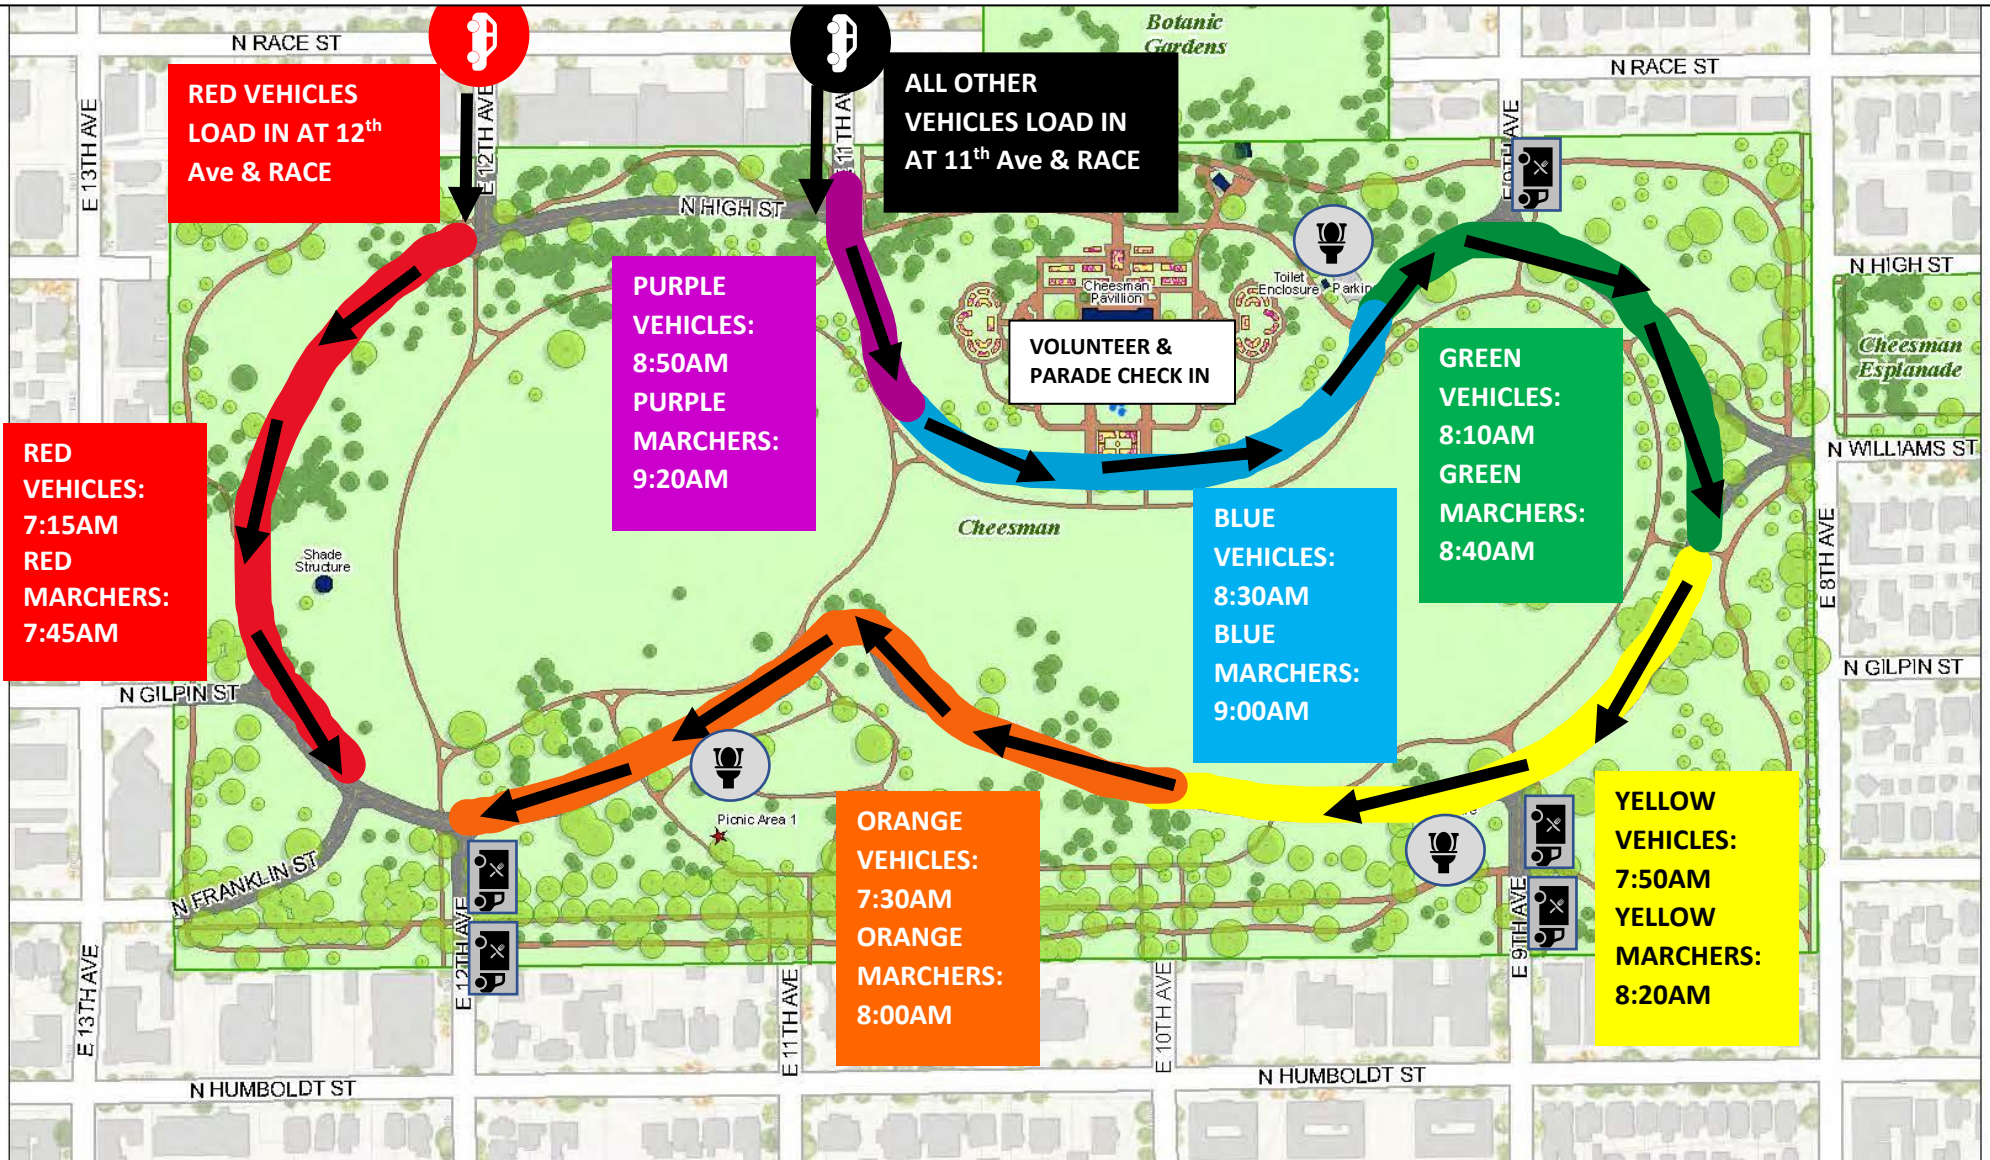

2023 COORS LIGHT DENVER PRIDE PARADE LOAD IN MAP AS OF 5-31-23

- It is **IMPORTANT** that all vehicles and marchers arrive at their designated staging times. Failing to arrive at your designated time may lead to your parade entry being moved to the back of the parade or not being allowed to enter the parade at all!
- **Vehicles will check in at their designated park entrance. All vehicles will enter at 11<sup>th</sup> Ave & Race with the exception of Red Vehicles who will enter at 12<sup>th</sup> and Race**
  - o The driver of the vehicle must always remain in the vehicle in case the parade operations team asks the vehicle to move.
  - o Drivers will park on the right side of the street leaving the left side open for a fire lane.
  - o **\*Red section only**, you will park on the left side of the street, keeping the right side open for a fire lane.
- Marchers will enter the park from various directions and head to their parade entry staging area
- **1 PERSON FROM EACH UNIT MUST PICK UP THEIR WRISTBANDS & PARADE UNIT SIGN AT THE PARADE CHECK-IN LOCATED AT THE PAVILION UPON ARRIVAL**

**E - Cheesman Park - 312**

ParkArt® Series - March 2018

1 inch = 200 feet at 11x17

100  
Map Scale In Feet